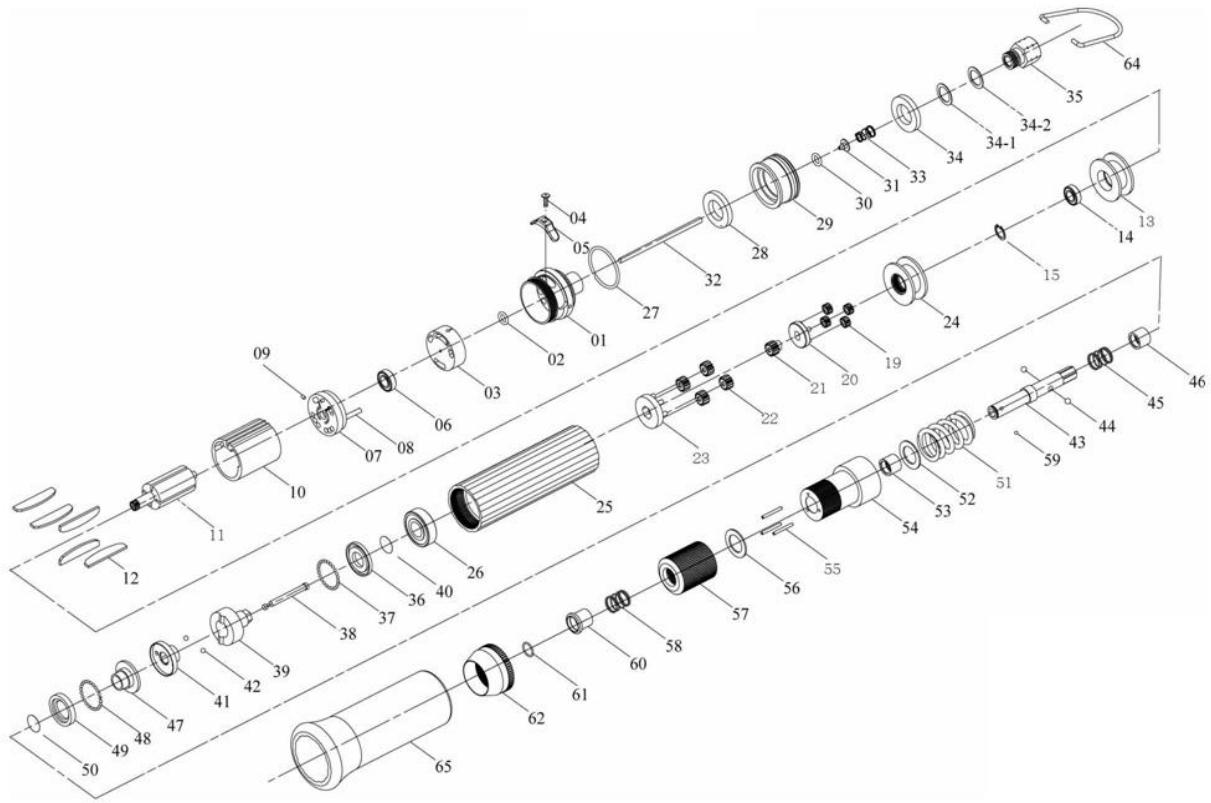

OS-60PB **GAV** HAVALI SHUT-OFF TORNAVIDA

ITEM NO.	DESCRIPTION	Q'TY	ITEM NO.	DESCRIPTION	Q'TY
1	End Housing (Blue)	1	34-2	Washer	1
2	O Ring	1	35	Air Inlet Bushing [NPT]	1
3	Valve	1	36	Retainer	1
4	Set Screw And Washer	1	37	Ball	32
5	Switch	1	38	Pilot Pin	1
6	Ball Bearing	1	39	Rear Clutch	1
7	End Plate	1	40	C Ring	1
8	Pin	1	41	Center Clutch	1
9	Pin	1	42	Ball	2
10	Cylinder	1	43	Anvil (6.35Hex)	1
11	10T Rotor	1	44	Ball	2
12	Blade	5	45	Spring	1
13	Front Plate	1	46	Slide Base	1
14	Ball Bearing	1	47	End Clutch	1
15	C Ring	1	48	Ball	25
19	15T Plant Gear	4	49	Ball Race	1
20	Fifth Gear Cage	1	50	C Ring	1
21	10T Main Gear	1	51	Torque Spring	1
22	15T Plate Gear	4	52	Washer	1
23	Fifth Gear Cage	1	53	Anvil Bushing	1
24	Internal Gear	1	54	Clutch Housing	1
25	Center Housing (Blue)	1	55	Needle Pin	3
26	Ball Bearing	1	56	Regulation Washer	1
27	O Ring	1	57	Torque Ring	1
28	Silencer	1	58	Spring	1
29	Exhaust Deflector	1	59	Ball	1
30	O Ring	1	60	Bit Slide Sleeve	1
31	Valve Plate	1	61	C Ring	1
32	Operating Rod	1	62	Rear Housing	1
33	Cone Spring	1	64	Suspension Ring	1
34	Silencer	1	65	Soft Cover	1
34-1	O Ring	1			